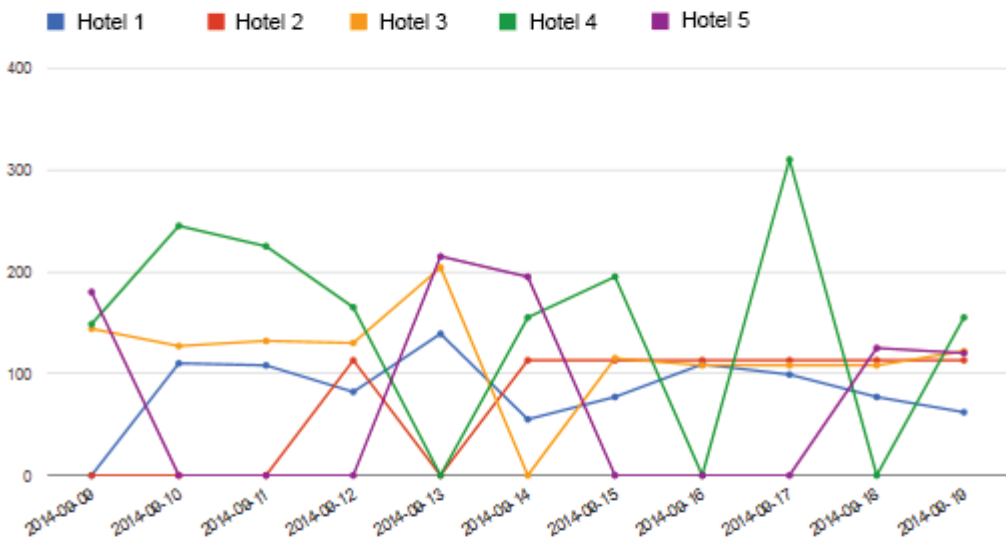

## Overview

Comp set: Hotel 1  
Hotel 2  
Hotel 3  
Hotel 4  
Hotel 5

Length Of Stay:

Adults: 2

Period: Sep 09, 2014 to Sep 19, 2014

Alerts: 1 competitor price is cheaper ([View Competitor Rate](#))  
3 dates are out of parity ([View Channels](#))

## Competitor Graph

## Competitor Grid

Date	Hotel 1	Hotel 2	Hotel 3	Hotel 4	Hotel 5
2014-09-09	—	—	144	148.5	180
2014-09-10	110	—	127	245	—
2014-09-11	108	—	132	225	—
2014-09-12	81.99	113	130	165	—
2014-09-13	139	—	204	—	215
2014-09-14	55	113	—	155	195
2014-09-15	77	113	115	195	—
2014-09-16	109	113	108	—	—
2014-09-17	99	113	108	310	—
2014-09-18	77	113	108	—	125
2014-09-19	62	113	122	155	120